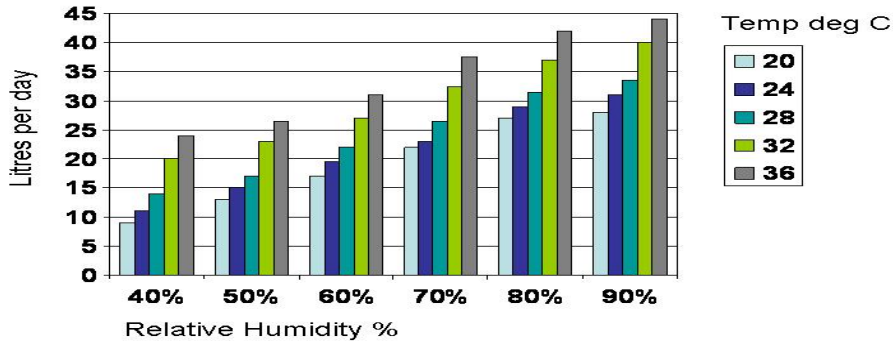

Water Production Charts

Konia 5000WG – Water Production