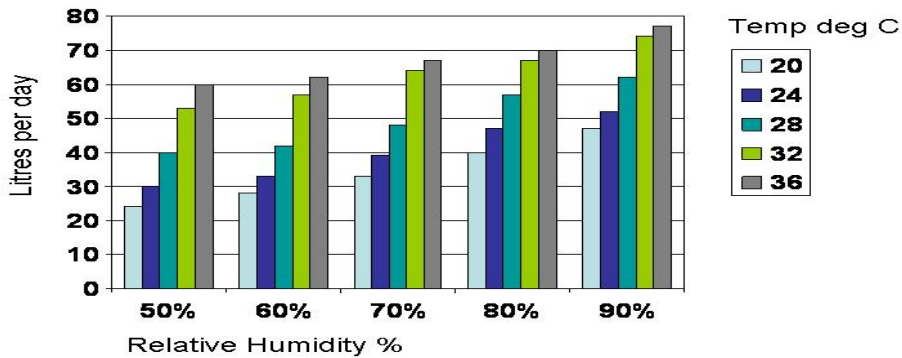

Konia 8000WG – Water Production