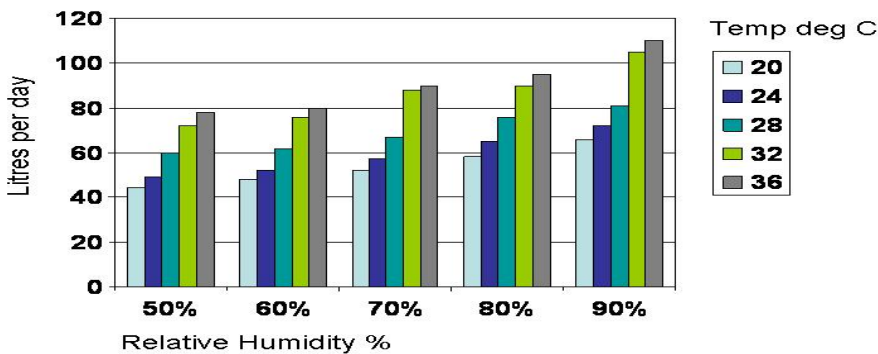

Konia 9000WG – Water Production

Note: The results shown are based on controlled laboratory testing. Real-world results will vary based on local temperature and humidity variations. This is intended only as a GUIDE, and does not represent a guarantee of performance.